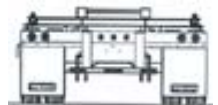

## B-Train

3 axles B-Train rear slider container chassis

CCBR32-3S-00

Closed chassis

B-Train (Quebec)

B-Train (Ontario)

With 20' ISO container (full load)