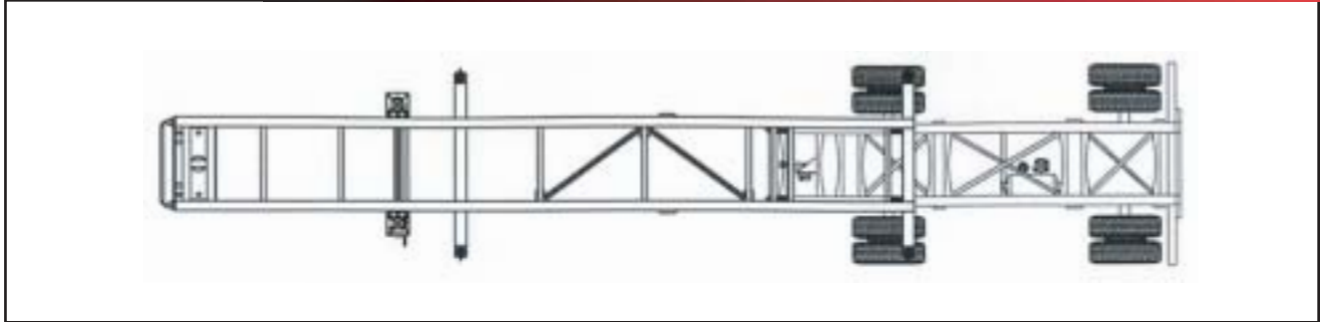

MaxAtlas

Engineered to perform

Products for the U.S.

2 axles slider
container chassis 121"
spread for 20' ISO containers

CC32-2S-00

Closed chassis

Opened chassis

With 20' ISO container