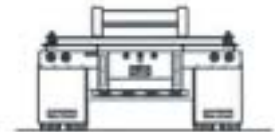

MaxAtlas

Engineered to perform

Products for the U.S.

2 axles slider
container chassis 121"
spread for 20' ISO containers

CC32-2S-00

Closed chassis

Opened chassis

With 20' ISO container

**Closed chassis with
20' ISO container
(for loading
and unloading)**

371, Grand-Bernier Nord St-Jean-sur-Richelieu (Québec) Canada
Tel.: (450) 346-8848 Fax.: (450) 358-5077
trailers@max-atlas.com www.max-atlas.com