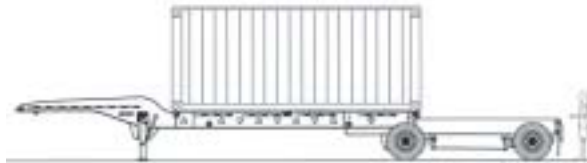

MaxAtlas

Engineered to perform

Products for the U.S.

2 axles slider
container chassis 121"
spread for 20' ISO containers

CC32-2S-00

Closed chassis

Opened chassis

With 20' ISO container